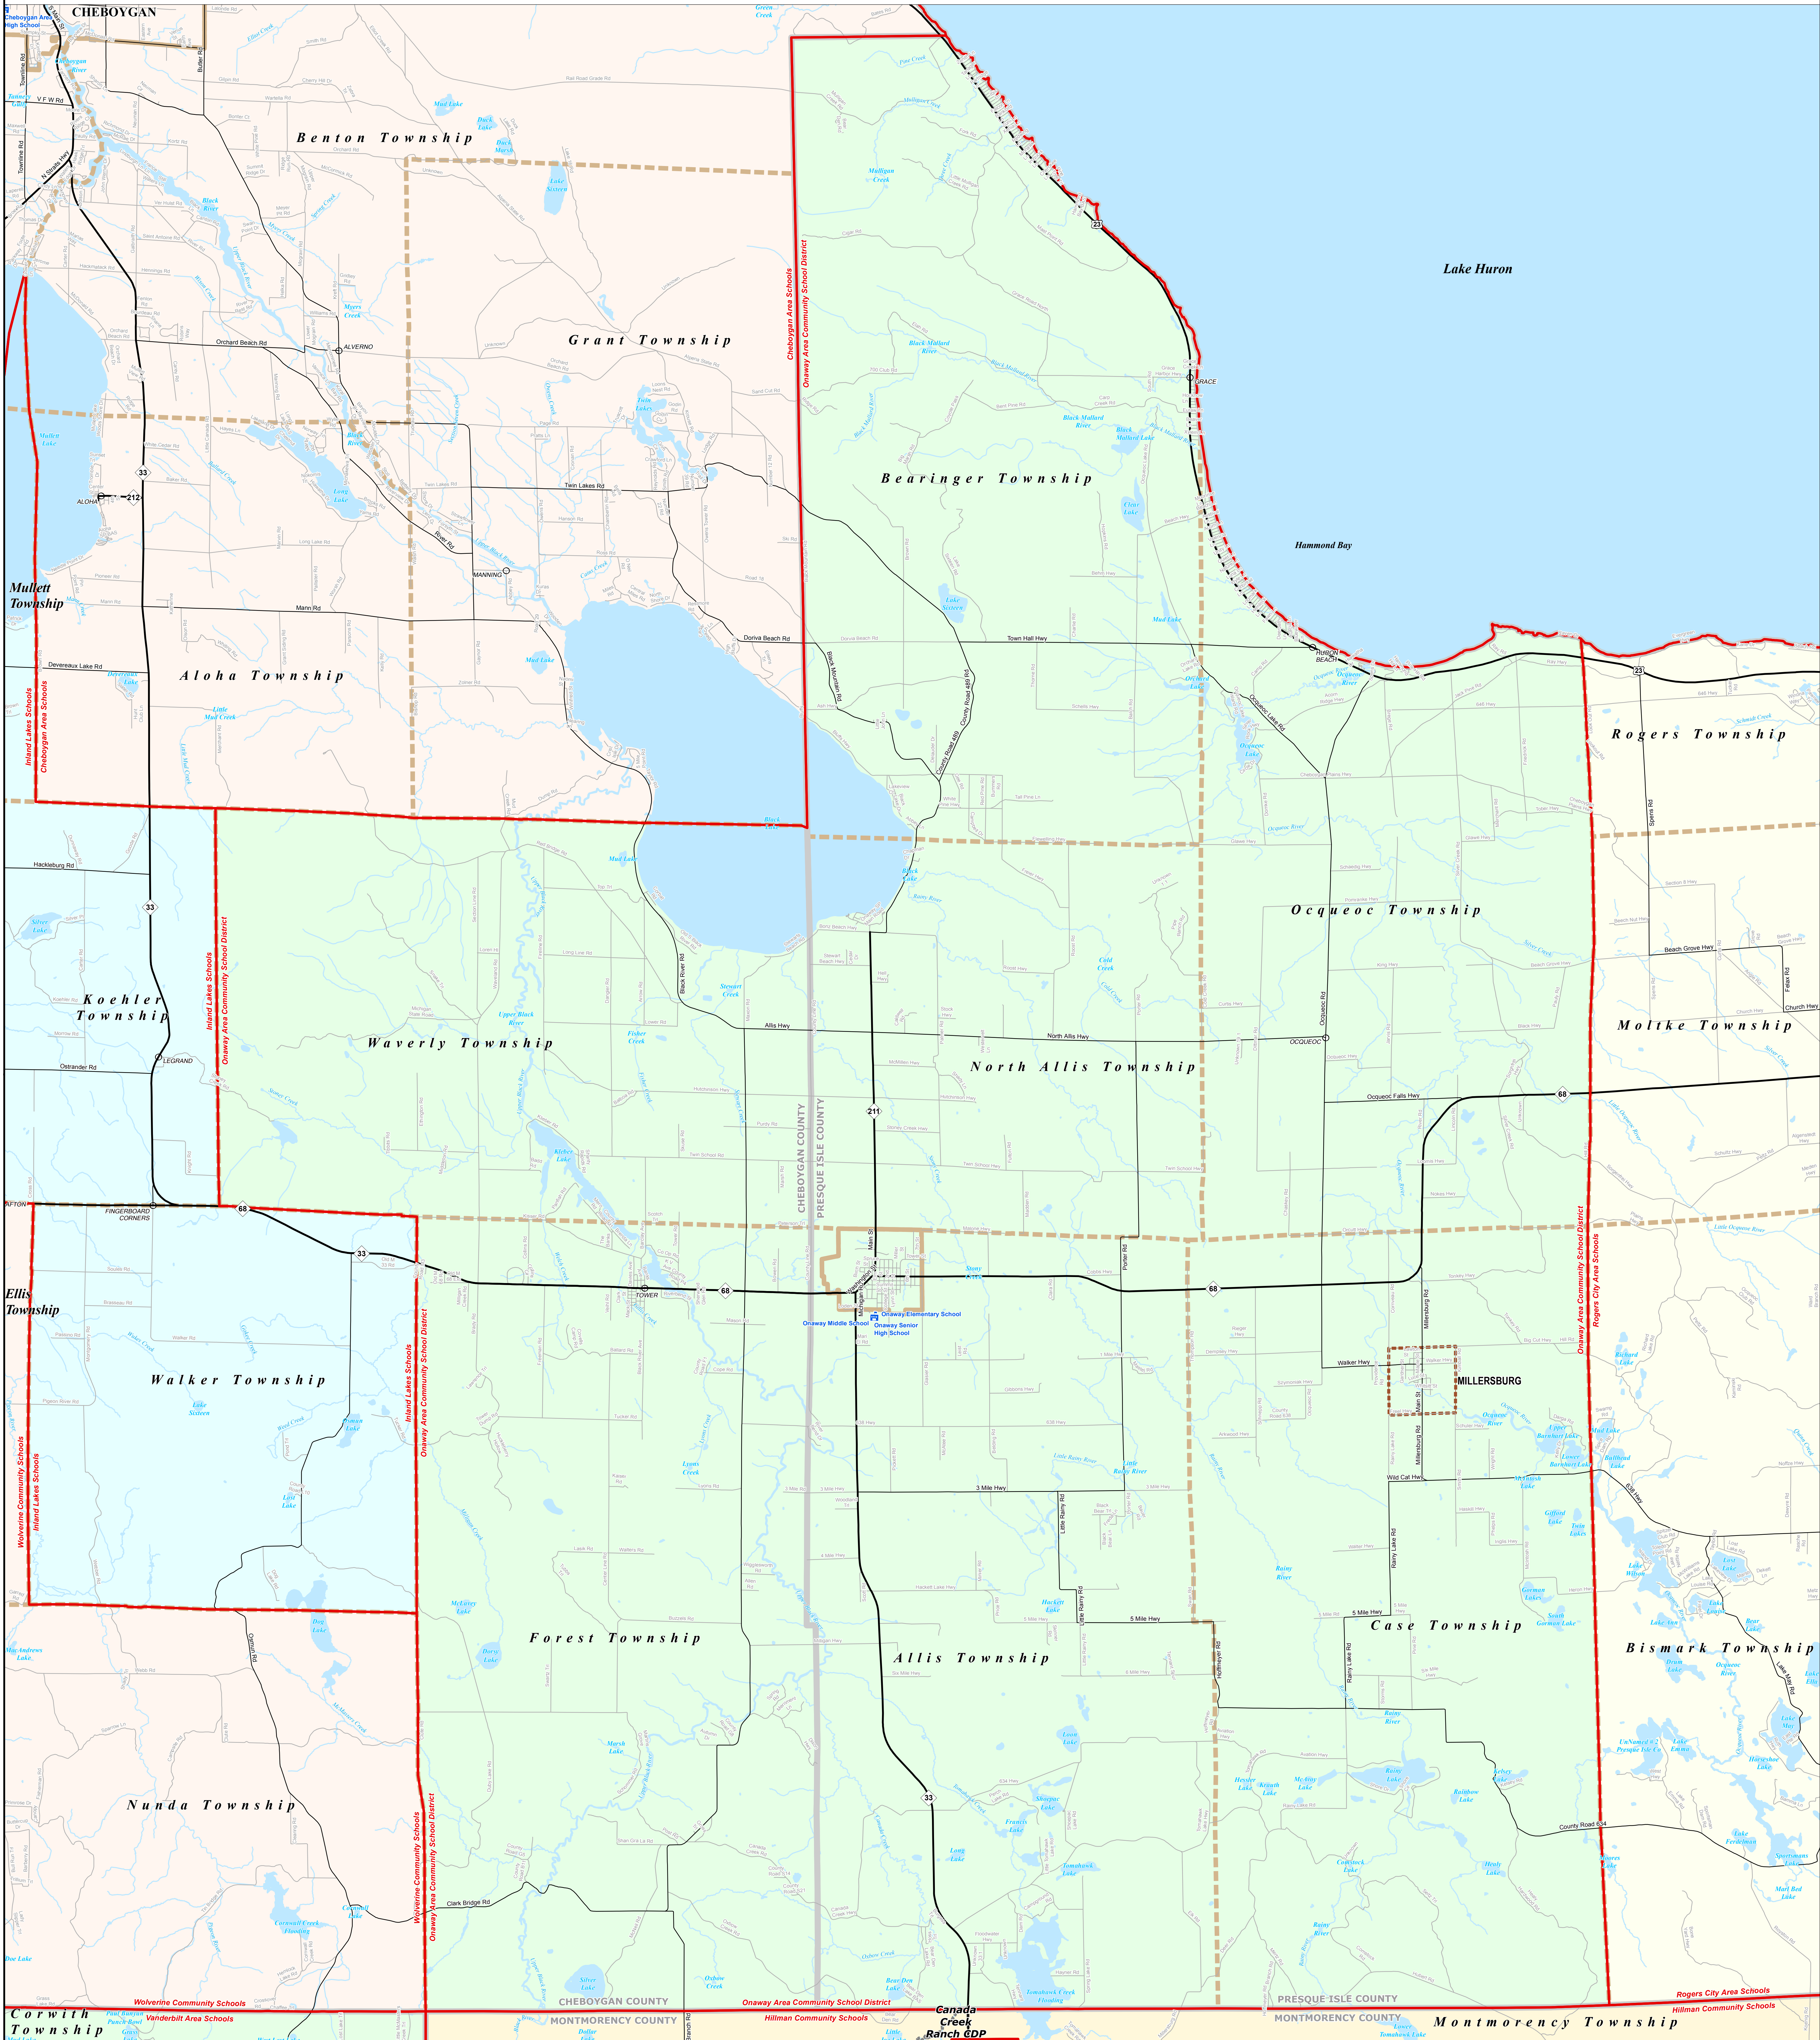

ONAWAY AREA COMMUNITY SCHOOL DISTRICT

Cheb-Otsego-Presque Isle ESD

0 0.25 0.5 1 Miles

*Note: Non K-12 School Districts identified with Asterisk (*) in Name

11/14/13

Legend	
School District	Unincorporated Place
County	School
City	Water Feature
Township	Freeway
Village	Highway
Census Designated Place	Primary Road
	Local Road
Railroad	River, Stream, or Drain

Source: Michigan Geographic Framework, v13a